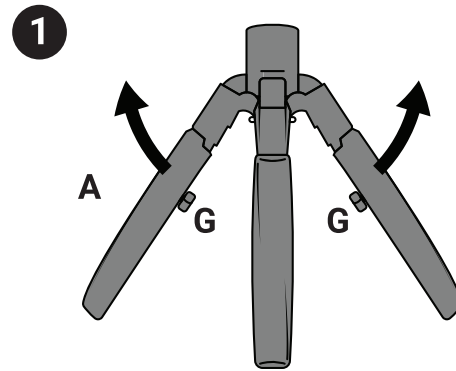

V 03130

MADE EXCLUSIVELY FOR

BALSAM HILL®

WWW.BALSAMHILL.COM

UNIVERSAL ROLLING STAND

MODEL #: TK-10828 | PATENT PENDING

PARTS:

*comes preassembled

IMPORTANT, RETAIN FOR FUTURE
REFERENCE:
READ CAREFULLY

Intended for indoor use

ALL SIZES FLAT BOTTOM, OR
LESS THAN 1.25" DIAMETER POLE

1.5" - 2.12" DIAMETER
POINTED POLE

1.25" - 1.5" DIAMETER
POINTED POLE