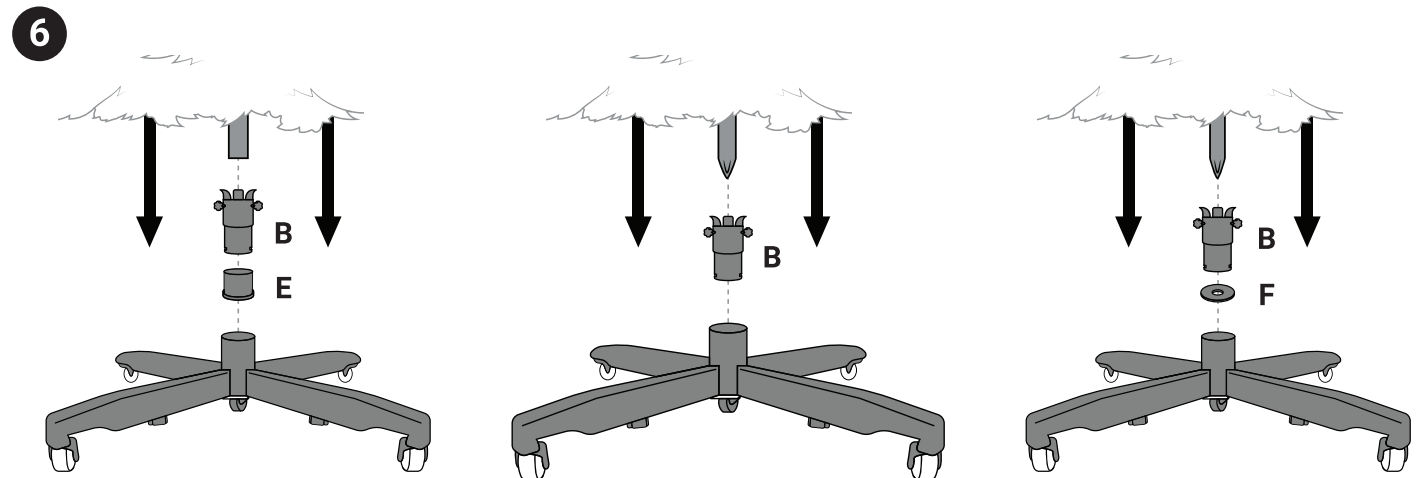

V 03130

MADE EXCLUSIVELY FOR

BALSAM HILL®

WWW.BALSAMHILL.COM

UNIVERSAL ROLLING STAND

MODEL #: TK-10828 | PATENT PENDING

PARTS:

*comes preassembled

IMPORTANT, RETAIN FOR FUTURE
REFERENCE:
READ CAREFULLY

Intended for indoor use

ALL SIZES FLAT BOTTOM, OR
LESS THAN 1.25" DIAMETER POLE

1.5" - 2.12" DIAMETER
POINTED POLE

1.25" - 1.5" DIAMETER
POINTED POLE