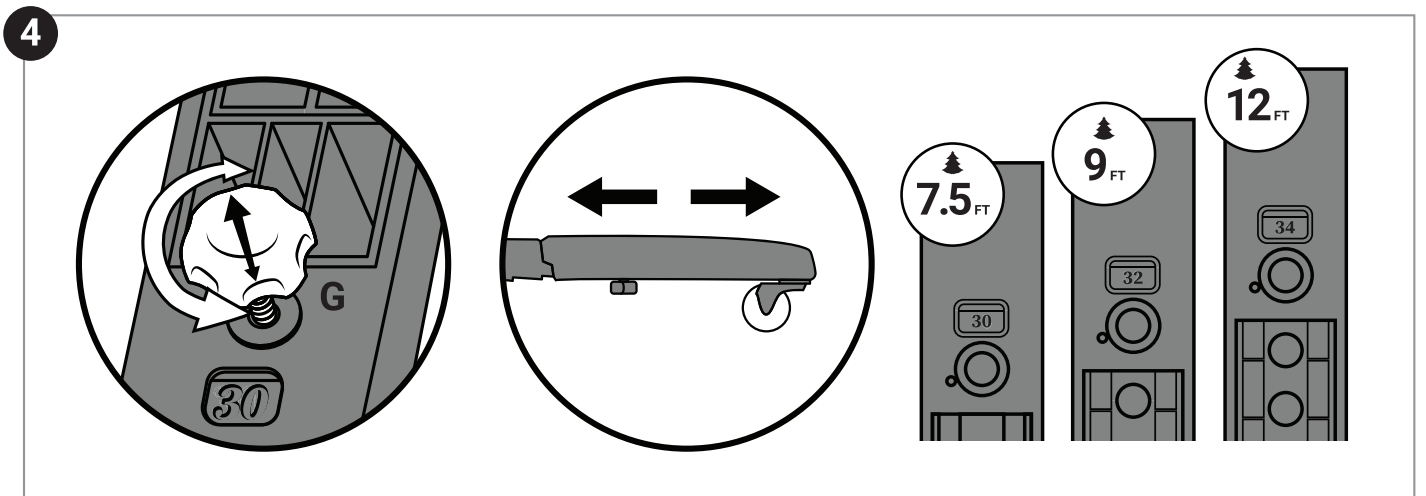

V 03130

MADE EXCLUSIVELY FOR

BALSAM HILL®

WWW.BALSAMHILL.COM

UNIVERSAL ROLLING STAND

MODEL #: TK-10828 | PATENT PENDING

PARTS:

*comes preassembled

IMPORTANT, RETAIN FOR FUTURE
REFERENCE:
READ CAREFULLY

Intended for indoor use

ALL SIZES FLAT BOTTOM, OR
LESS THAN 1.25" DIAMETER POLE

1.5" - 2.12" DIAMETER
POINTED POLE

1.25" - 1.5" DIAMETER
POINTED POLE