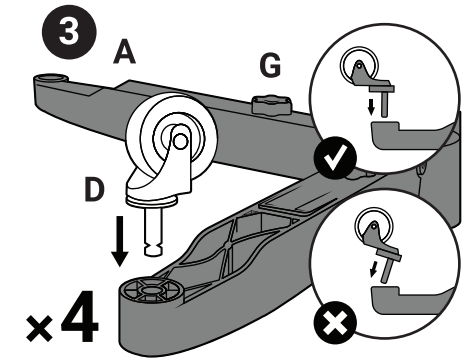

V 03130

MADE EXCLUSIVELY FOR

BALSAM HILL®

WWW.BALSAMHILL.COM

UNIVERSAL ROLLING STAND

MODEL #: TK-10828 | PATENT PENDING

PARTS:

*comes preassembled

IMPORTANT, RETAIN FOR FUTURE
REFERENCE:
READ CAREFULLY

Intended for indoor use

ALL SIZES FLAT BOTTOM, OR
LESS THAN 1.25" DIAMETER POLE

1.5" - 2.12" DIAMETER
POINTED POLE

1.25" - 1.5" DIAMETER
POINTED POLE