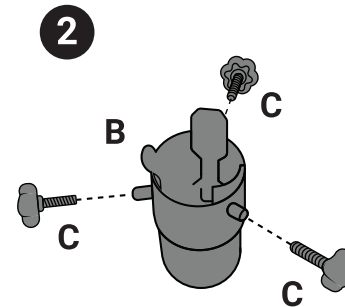

V 03130

MADE EXCLUSIVELY FOR

BALSAM HILL®

WWW.BALSAMHILL.COM

UNIVERSAL ROLLING STAND

MODEL #: TK-10828 | PATENT PENDING

PARTS:

*comes preassembled

IMPORTANT, RETAIN FOR FUTURE
REFERENCE:
READ CAREFULLY

Intended for indoor use

ALL SIZES FLAT BOTTOM, OR
LESS THAN 1.25" DIAMETER POLE

1.5" - 2.12" DIAMETER
POINTED POLE

1.25" - 1.5" DIAMETER
POINTED POLE